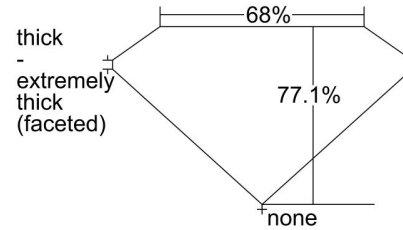

**GIA NATURAL DIAMOND GRADING REPORT**

April 25, 2022  
 GIA Report Number ..... 2437066975  
 Shape and Cutting Style ..... Cushion Modified Brilliant  
 Measurements ..... 9.70 x 6.58 x 5.07 mm

**GRADING RESULTS**

Carat Weight ..... 3.01 carat  
 Color Grade ..... G  
 Clarity Grade ..... SI1

**ADDITIONAL GRADING INFORMATION**

Polish ..... Very Good  
 Symmetry ..... Very Good  
 Fluorescence ..... None

Inscription(s): GIA 2437066975

**Comments:** Clouds, pinpoints and surface graining are not shown.

**PROPORTIONS**

Profile not to actual proportions

**CLARITY CHARACTERISTICS**

**KEY TO SYMBOLS\***

- Crystal      △ Natural
- ∩ Feather      △ Extra Facet
- ∩ Indented Natural
- ∩ Needle

\* Red symbols denote internal characteristics (inclusions). Green or black symbols denote external characteristics (blemishes). Diagram is an approximate representation of the diamond, and symbols shown indicate type, position, and approximate size of clarity characteristics. All clarity characteristics may not be shown. Details of finish are not shown.