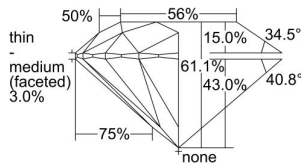

GIA®

FACSIMILE

GIA REPORT 2437872053

Verify this report at GIA.edu

GIA NATURAL DIAMOND DOSSIER®

June 29, 2022
GIA Report Number **2437872053**
Shape and Cutting Style ..... **Round Brilliant**
Measurements ..... **6.28 - 6.31 x 3.85 mm**

GRADING RESULTS

Carat Weight ..... **0.92 carat**
Color Grade ..... **E**
Clarity Grade **S12**
Cut Grade ..... **Excellent**

ADDITIONAL GRADING INFORMATION

Polish ..... **Excellent**
Symmetry ..... **Excellent**
Fluorescence ..... **None**
Clarity Characteristics ..... **Cloud**
Inscription(s): **GIA 2437872053**

PROPORTIONS

Profile to actual proportions

GRADING SCALES

GIA COLOR SCALE

COLORED	D
	E
	F
	G
	H
	I
	J
NEAR COLORLESS	K
	L
	M
	N
	O
	P
	Q
	R
	S
	T
	U
	V
	W
	X
	Y
	Z

GIA CLARITY SCALE

FLAWLESS	VERY VERY SLIGHTLY INCLUDED	VVS₁	VVS₂	VS₁	VS₂	SI₁	SI₂	I₁	I₂	I₃	
											INTERNALLY FLAWLESS

GIA CUT SCALE

EXCELLENT
VERY GOOD
GOOD
FAIR
POOR