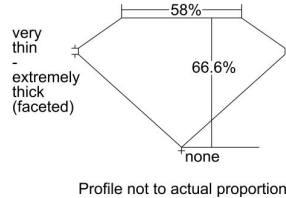

1448300931

August 10, 2022
 GIA Report Number 1448300931
 Shape and Cutting Style Pear Brilliant
 Measurements 7.14 x 4.15 x 2.76 mm

Carat Weight 0.50 carat
 Color Grade I
 Clarity Grade VS2

Polish Very Good
 Symmetry Very Good
 Fluorescence None
 Clarity Characteristics..... Feather, Indented Natural, Cavity
 Inscription(s): GIA 1448300931

GIA COLOR SCALE		GIA CLARITY SCALE		
COLORLESS	D	VERY VERY SLIGHTLY INCLUDED	FLAWLESS	
	E		INTERNALLY FLAWLESS	
	F	VERY SLIGHTLY INCLUDED	VVS ₁	
	G		VVS ₂	
	NEAR COLORLESS	H	VERY SLIGHTLY INCLUDED	VS ₁
		I		VS ₂
		J	SLIGHTLY INCLUDED	SI ₁
	FANT	K		SI ₂
		L		I ₁
	VERY LIGHT	M	INCLUDED	I ₂
N		I ₃		
O				
P				
Q				
R				
S				
LIGHT	T			
	U			
	V			
	W			
	X			
	Y			
	Z			