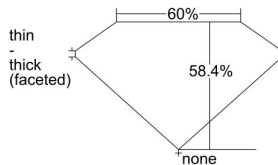

GIA®

FACSIMILE

GIA REPORT 6381981643

Verify this report at GIA.edu

GIA NATURAL DIAMOND DOSSIER®

July 15, 2021
GIA Report Number 6381981643
Shape and Cutting Style ..... Heart Brilliant
Measurements ..... 4.00 x 4.75 x 2.77 mm

GRADING RESULTS

Carat Weight ..... 0.30 carat
Color Grade ..... F
Clarity Grade VS1

ADDITIONAL GRADING INFORMATION

Polish ..... Excellent
Symmetry ..... Good
Fluorescence ..... None
Clarity Characteristics ..... Feather
Inscription(s): GIA 6381981643

PROPORTIONS

Profile not to actual proportions

GRADING SCALES

GIA COLOR SCALE		GIA CLARITY SCALE			
COLORLESS	D	VERY VERY SLIGHTLY INCLUDED	FLAWLESS		
	E		INTERNALLY FLAWLESS		
	F	VERY SLIGHTLY INCLUDED	VVS₁		
	G		VVS₂		
	H		VS₁		
	NEAR COLORLESS	I	SLIGHTLY INCLUDED	VS₂	
		J		SI₁	
		FAINT	K	INCLUDED	SI₂
			L		I₁
			M		I₂
N			I₃		
VERTICALLY COLORLESS	O	INCLUDED			
	P				
	Q				
	R				
	S				
	T				
LIGHT	U				
	V				
	W				
	X				
	Y				
	Z