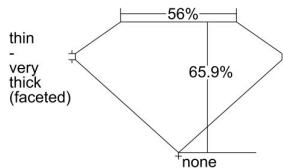

GIA®

FACSIMILE

GIA REPORT 6431685976

Verify this report at GIA.edu

GIA NATURAL DIAMOND DOSSIER®

June 13, 2022
GIA Report Number **6431685976**
Shape and Cutting Style ..... **Pear Brilliant**
Measurements ..... **7.13 x 4.15 x 2.74 mm**

GRADING RESULTS

Carat Weight ..... **0.50 carat**
Color Grade ..... **D**
Clarity Grade **S11**

ADDITIONAL GRADING INFORMATION

Polish ..... **Excellent**
Symmetry ..... **Very Good**
Fluorescence ..... **None**
Clarity Characteristics ..... **Crystal**
Inscription(s): **GIA 6431685976**

PROPORTIONS

Profile not to actual proportions

GRADING SCALES

GIA COLOR SCALE		GIA CLARITY SCALE			
COLORLESS	D	VERY VERY SLIGHTLY INCLUDED	FLAWLESS		
	E		INTERNALLY FLAWLESS		
	F		VVS₁		
	G		VVS₂		
	NEAR COLORLESS	H	VERY SLIGHTLY INCLUDED	VS₁	
		I		VS₂	
		FAINT	J	SLIGHTLY INCLUDED	S1₁
			K		S1₂
	L		I₁		
	VERY LIGHT		M	INCLUDED	I₂
N			I₃		
O					
P					
LIGHT	Q				
	R				
	S				
	T				
	U				
	V				
	W				
	X				
	Y				
	Z