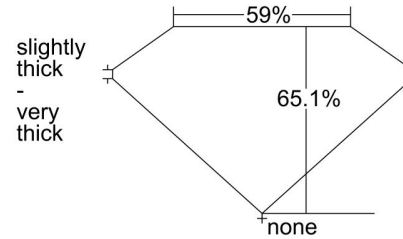

**GIA NATURAL DIAMOND GRADING REPORT**

May 16, 2022  
 GIA Report Number ..... 6432358172  
 Shape and Cutting Style ..... Emerald Cut  
 Measurements ..... 7.69 x 5.51 x 3.59 mm

**GRADING RESULTS**

Carat Weight ..... 1.50 carat  
 Color Grade ..... J  
 Clarity Grade ..... VS1

**ADDITIONAL GRADING INFORMATION**

Polish ..... Excellent  
 Symmetry ..... Very Good  
 Fluorescence ..... None  
 Inscription(s): GIA 6432358172

**PROPORTIONS**

Profile not to actual proportions

**CLARITY CHARACTERISTICS**

**KEY TO SYMBOLS\***
 Feather

\* Red symbols denote internal characteristics (inclusions). Green or black symbols denote external characteristics (blemishes). Diagram is an approximate representation of the diamond, and symbols shown indicate type, position, and approximate size of clarity characteristics. All clarity characteristics may not be shown. Details of finish are not shown.