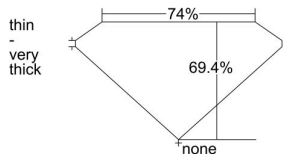

GIA®

FACSIMILE

GIA REPORT 3425814066

Verify this report at GIA.edu

GIA NATURAL DIAMOND DOSSIER®

March 28, 2022
GIA Report Number 3425814066
Shape and Cutting Style ..... Square Modified Brilliant
Measurements ..... 4.54 x 4.42 x 3.06 mm

GRADING RESULTS

Carat Weight ..... 0.50 carat
Color Grade ..... F
Clarity Grade SI1

ADDITIONAL GRADING INFORMATION

Polish ..... Very Good
Symmetry ..... Good
Fluorescence ..... None
Clarity Characteristics.. Indented Natural, Crystal, Feather, Cloud
Inscription(s): GIA 3425814066

PROPORTIONS

Profile not to actual proportions

GRADING SCALES

GIA COLOR SCALE		GIA CLARITY SCALE			
COLORLESS	D	VERY VERY SLIGHTLY INCLUDED	FLAWLESS		
	E		INTERNALLY FLAWLESS		
	F	VERY SLIGHTLY INCLUDED	VVS₁		
	G		VVS₂		
	H		VS₁		
	NEAR COLORLESS	I	SLIGHTLY INCLUDED	VS₂	
		J		SI₁	
		FAINT	K	INCLUDED	SI₂
			L		I₁
			M		I₂
VERT LIGHT	N	LIGHT	I₃		
	O				
	P				
	Q				
	R