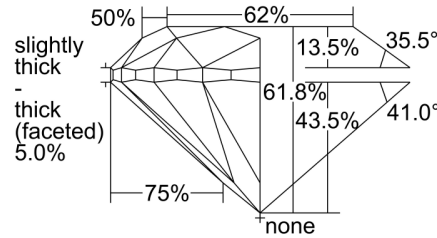

GIA NATURAL DIAMOND GRADING REPORT

July 15, 2022  
 GIA Report Number ..... 7436978296  
 Shape and Cutting Style ..... Round Brilliant  
 Measurements ..... 7.23 - 7.27 x 4.48 mm

GRADING RESULTS

Carat Weight ..... 1.50 carat  
 Color Grade ..... I  
 Clarity Grade ..... SI2  
 Cut Grade ..... Very Good

PROPORTIONS

Profile to actual proportions

CLARITY CHARACTERISTICS

KEY TO SYMBOLS\*

- Crystal
- ~ Feather
- ∧ Indented Natural
- ∖ Needle

\* Red symbols denote internal characteristics (inclusions). Green or black symbols denote external characteristics (blemishes). Diagram is an approximate representation of the diamond, and symbols shown indicate type, position, and approximate size of clarity characteristics. All clarity characteristics may not be shown. Details of finish are not shown.