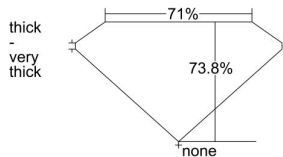

GIA®

FACSIMILE

GIA REPORT 6271147255

Verify this report at GIA.edu

GIA NATURAL DIAMOND DOSSIER®

May 05, 2022
GIA Report Number 6271147255
Shape and Cutting Style ..... Square Modified Brilliant
Measurements ..... 4.84 x 4.83 x 3.57 mm

GRADING RESULTS

Carat Weight ..... 0.72 carat
Color Grade I
Clarity Grade SI2

ADDITIONAL GRADING INFORMATION

Polish ..... Excellent
Symmetry ..... Good
Fluorescence ..... None
Clarity Characteristics ..... Cloud, Crystal
Inscription(s): GIA 6271147255

PROPORTIONS

Profile not to actual proportions

GRADING SCALES

GIA COLOR SCALE		GIA CLARITY SCALE			
COLORLESS	D	VERY VERY SLIGHTLY INCLUDED	FLAWLESS		
	E		INTERNALLY FLAWLESS		
	F		VVS₁		
	G		VVS₂		
	NEAR COLORLESS	H	VERY SLIGHTLY INCLUDED	VS₁	
		I		VS₂	
		FAINT	J	SLIGHTLY INCLUDED	SI₁
			K		SI₂
	L		I₁		
	VERT LIGHT		M	INCLUDED	I₂
N			I₃		
O					
P					
Q					
R					
LIGHT	S				
	T				
	U				
	V				
	W				
	X				
Y					
Z