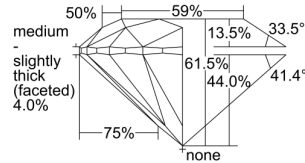

GIA®

FACSIMILE

GIA REPORT 7396055506

Verify this report at GIA.edu

GIA NATURAL DIAMOND DOSSIER®

June 16, 2021
GIA Report Number 7396055506
Shape and Cutting Style ..... Round Brilliant
Measurements ..... 5.18 - 5.21 x 3.20 mm

GRADING RESULTS

Carat Weight ..... 0.53 carat
Color Grade I
Clarity Grade VS1
Cut Grade ..... Excellent

ADDITIONAL GRADING INFORMATION

Polish ..... Excellent
Symmetry ..... Excellent
Fluorescence ..... Medium Blue
Clarity Characteristics..... Crystal, Needle
Inscription(s): GIA 7396055506

PROPORTIONS

Profile to actual proportions

GRADING SCALES

GIA COLOR SCALE	GIA CLARITY SCALE	GIA CUT SCALE	
D	FLAWLESS	EXCELLENT	
E	INTERNALLY FLAWLESS		
F		VVS₁	VERY GOOD
G	VVS₂		
H	VS₁	GOOD	
I	VS₂		
J	SI₁	FAIR	
K	SI₂		
L	I₁	POOR	
M	I₂		
N	I₃		
O			
P			
Q			
R			
S			
T			
U			
V			
W			
X			
Y			
Z