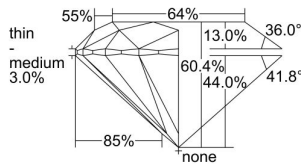

GIA®

FACSIMILE

GIA REPORT 5221143426

Verify this report at GIA.edu

GIA NATURAL DIAMOND DOSSIER®

November 08, 2021
GIA Report Number 5221143426
Shape and Cutting Style ..... Round Brilliant
Measurements ..... 6.14 - 6.26 x 3.74 mm

GRADING RESULTS

Carat Weight ..... 0.88 carat
Color Grade I
Clarity Grade VS1
Cut Grade ..... Good

ADDITIONAL GRADING INFORMATION

Polish ..... Very Good
Symmetry ..... Good
Fluorescence ..... None
Clarity Characteristics..... Crystal, Cloud, Pinpoint
Inspection(s): GIA 5221143426

PROPORTIONS

Profile to actual proportions

GRADING SCALES

GIA COLOR SCALE	GIA CLARITY SCALE	GIA CUT SCALE	
D	FLAWLESS	EXCELLENT	
E	INTERNALLY FLAWLESS		
F		VVS₁	VERY GOOD
G	VVS₂		
H	VS₁	GOOD	
I	VS₂		
J	SI₁	FAIR	
K	SI₂		
L	I₁	POOR	
M	I₂		
N	I₃		
O			
P			
Q			
R			
S			
T			
U			
V			
W			
X			
Y			
Z