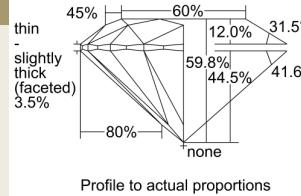

2404958498

October 23, 2021

GIA Report Number 2404958498
 Shape and Cutting Style Round Brilliant
 Measurements 5.17 - 5.20 x 3.10 mm

Carat Weight 0.50 carat
 Color Grade H
 Clarity Grade SI1
 Cut Grade Excellent

Polish Very Good
 Symmetry Very Good
 Fluorescence None
 Clarity Characteristics..... Feather, Cavity
 Inscription(s): GIA 2404958498

GIA COLOR SCALE		GIA CLARITY SCALE		GIA CUT SCALE	
COLOREST	D	FLAWLESS	EXCELLENT		
	E	INTERNALLY FLAWLESS			
	F	VVS ₁	VERY GOOD		
	G				
	H	VS ₁	GOOD		
	I				
	J	VS ₂			
	K				
	L	SI ₁	FAIR		
	M				
	N	SI ₂			
	O				
	P	I ₁			
	Q				
	R	I ₂			
	S				
	T	I ₃			
	U				
	V	I ₄			
	W				
	X	I ₅			
	Y				
	Z				