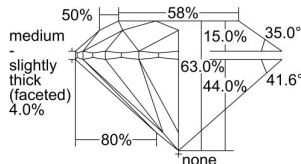

GIA®

FACSIMILE

GIA REPORT 6421239956

Verify this report at GIA.edu

GIA NATURAL DIAMOND DOSSIER®

February 05, 2022
GIA Report Number **6421239956**
Shape and Cutting Style ..... **Round Brilliant**
Measurements ..... **5.03 - 5.06 x 3.18 mm**

GRADING RESULTS

Carat Weight ..... **0.50 carat**
Color Grade ..... **G**
Clarity Grade **S12**
Cut Grade ..... **Excellent**

ADDITIONAL GRADING INFORMATION

Polish ..... **Excellent**
Symmetry ..... **Excellent**
Fluorescence ..... **None**
Clarity Characteristics..... **Crystal, Cloud**
Inscription(s): **GIA 6421239956**

PROPORTIONS

Profile to actual proportions

GRADING SCALES

GIA COLOR SCALE

COLOURESS	D
	E
	F
	G
	H
	I
	J
NEAR COLOURESS	K
	L
FAIN	M
	N
	O
	P
VERY LIGHT	Q
	R
	S
	T
	U
	V
	W
	X
	Y
LIGHT	Z

GIA CLARITY SCALE

FLAWLESS	VERY VERY SLIGHTLY INCLUDED	VVS₁	VVS₂	VS₁	VS₂	SI₁	SI₂	I₁	I₂	I₃	
											VERY SLIGHTLY INCLUDED
INTERNALLY FLAWLESS											

GIA CUT SCALE

EXCELLENT
VERY GOOD
GOOD
FAIR
POOR