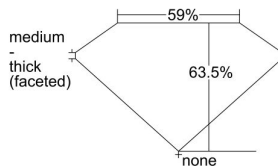

GIA®

FACSIMILE

GIA REPORT 6422344504

Verify this report at GIA.edu

GIA NATURAL DIAMOND DOSSIER®

February 14, 2022
GIA Report Number **6422344504**
Shape and Cutting Style ..... **Oval Brilliant**
Measurements ..... **7.27 x 4.81 x 3.05 mm**

GRADING RESULTS

Carat Weight ..... **0.70 carat**
Color Grade ..... **D**
Clarity Grade **VVS1**

ADDITIONAL GRADING INFORMATION

Polish ..... **Excellent**
Symmetry ..... **Very Good**
Fluorescence ..... **Medium Blue**
Clarity Characteristics..... **Cloud, Pinpoint, Surface Graining**
Inscription(s): **GIA 6422344504**

PROPORTIONS

Profile not to actual proportions

GRADING SCALES

GIA COLOR SCALE		GIA CLARITY SCALE				
COLORLESS	D	VERY VERY SLIGHTLY INCLUDED	FLAWLESS			
	E		INTERNALLY FLAWLESS			
	F		VVS₁			
	NEAR COLORLESS	G	VVS₂			
		H	VERY SLIGHTLY INCLUDED	VS₁		
		I		VS₂		
		FAINT	J	SLIGHTLY INCLUDED	SI₁	
			K		SI₂	
			L		INCLUDED	I₁
			M	I₂		
LIGHT	N		Z	I₃		
	O					
	P					
	Q					
	R					
	S