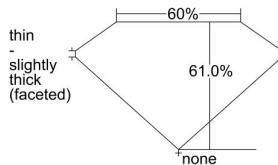

GIA®

FACSIMILE

GIA REPORT

7372125929

Verify this report at GIA.edu

GIA NATURAL DIAMOND DOSSIER®

January 04, 2021
GIA Report Number 7372125929
Shape and Cutting Style ..... Oval Brilliant
Measurements ..... 6.17 x 4.57 x 2.79 mm

GRADING RESULTS

Carat Weight ..... 0.50 carat
Color Grade ..... G
Clarity Grade I1

ADDITIONAL GRADING INFORMATION

Polish ..... Excellent
Symmetry ..... Very Good
Fluorescence ..... Faint
Clarity Characteristics..... Cloud
Inscription(s): GIA 7372125929

PROPORTIONS

Profile not to actual proportions

GRADING SCALES

GIA COLOR SCALE		GIA CLARITY SCALE			
COLORLESS	D	VERY VERY SLIGHTLY INCLUDED	FLAWLESS		
	E		INTERNALLY FLAWLESS		
	F	VERY SLIGHTLY INCLUDED	VVS₁		
	G		VVS₂		
	H		VS₁		
	NEAR COLORLESS	I	SLIGHTLY INCLUDED	VS₂	
		J		S₁	
		FAINT	K	INCLUDED	S₂
			L		I₁
			M		I₂
VERTICALLY LIGHT	N	INCLUDED	I₃		
	O				
	P				
	Q				
	R				
LIGHT	S				
	T				
	U				
	V				
	W				
	X				
	Y				
	Z