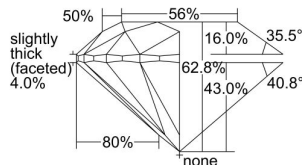

GIA®

FACSIMILE

GIA REPORT 6432299382

Verify this report at GIA.edu

GIA NATURAL DIAMOND DOSSIER®

May 04, 2022
GIA Report Number **6432299382**
Shape and Cutting Style ..... **Round Brilliant**
Measurements ..... **5.89 - 5.93 x 3.71 mm**

GRADING RESULTS

Carat Weight ..... **0.80 carat**
Color Grade ..... **H**
Clarity Grade **S12**
Cut Grade ..... **Excellent**

ADDITIONAL GRADING INFORMATION

Polish ..... **Excellent**
Symmetry ..... **Excellent**
Fluorescence ..... **Medium Blue**
Clarity Characteristics ..... **Crystal**
Inscription(s): **GIA 6432299382**

PROPORTIONS

GRADING SCALES

GIA COLOR SCALE

COLORED	D
	E
	F
	G
	H
	I
	J
NEAR COLORLESS	K
	L
	M
	N
	O
	P
	Q
	R
	S
	T
	U
	V
	W
	X
	Y
	Z

GIA CLARITY SCALE

FLAWLESS	INTERNAL FLAWLESS	
		FLAWLESS
VERY VERY SLIGHTLY INCLUDED	VVS₁	
	VVS₂	
VERY SLIGHTLY INCLUDED	VS₁	
	VS₂	
SLIGHTLY INCLUDED	SI₁	
	SI₂	
INCLUDED	I₁	
	I₂	
	I₃	

GIA CUT SCALE

EXCELLENT
VERY GOOD
GOOD
FAIR
POOR