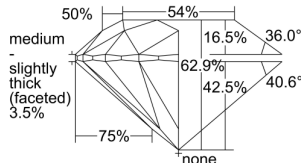

GIA®

FACSIMILE

GIA REPORT 1423041441

Verify this report at GIA.edu

GIA NATURAL DIAMOND DOSSIER®

January 21, 2022
GIA Report Number 1423041441
Shape and Cutting Style ..... Round Brilliant
Measurements ..... 5.86 - 5.93 x 3.71 mm

GRADING RESULTS

Carat Weight ..... 0.80 carat
Color Grade ..... G
Clarity Grade S11
Cut Grade ..... Excellent

ADDITIONAL GRADING INFORMATION

Polish ..... Excellent
Symmetry ..... Very Good
Fluorescence ..... Faint
Clarity Characteristics ..... Crystal, Cloud
Inscription(s): GIA 1423041441

PROPORTIONS

Profile to actual proportions

GRADING SCALES

GIA COLOR SCALE	GIA CLARITY SCALE	GIA CUT SCALE	
D	FLAWLESS	EXCELLENT	
E	INTERNALLY FLAWLESS		
F		VVS₁	VERY GOOD
G	VVS₂		
H	VS₁	GOOD	
I	VS₂		
J	S1₁	FAIR	
K	S1₂		
L	I₁	POOR	
M	I₂		
N	I₃		
O			
P			
Q			
R			
S			
T			
U			
V			
W			
X			
Y			
Z