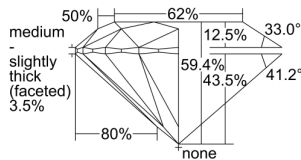

GIA®

FACSIMILE

GIA REPORT 1383543381

Verify this report at GIA.edu

GIA NATURAL DIAMOND DOSSIER®

May 04, 2021
GIA Report Number 1383543381
Shape and Cutting Style ..... Round Brilliant
Measurements ..... 5.26 - 5.29 x 3.13 mm

GRADING RESULTS

Carat Weight ..... 0.53 carat
Color Grade ..... E
Clarity Grade VVS2
Cut Grade ..... Excellent

ADDITIONAL GRADING INFORMATION

Polish ..... Excellent
Symmetry ..... Excellent
Fluorescence ..... None
Clarity Characteristics ..... Pinpoint
Inscription(s): GIA 1383543381

PROPORTIONS

Profile to actual proportions

GRADING SCALES

GIA COLOR SCALE	GIA CLARITY SCALE	GIA CUT SCALE
D	FLAWLESS	EXCELLENT
E	FLAWLESS	
F	INTERNALLY FLAWLESS	VERY GOOD
G	VVS₁	
H	VVS₂	GOOD
I	VS₁	
J	VS₂	FAIR
K	SI₁	
L	SI₂	POOR
M	I₁	
N	I₂	
O	I₃	
P		
Q		
R		
S		
T		
U		
V		
W		
X		
Y		
Z