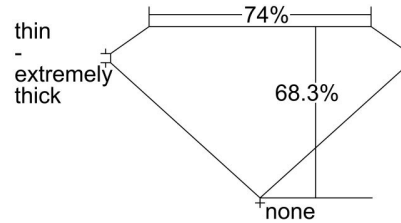

GIA DIAMOND GRADING REPORT

September 29, 2016

GIA Report Number 5171895861

Shape and Cutting Style ..... Cut-Cornered Rectangular
Modified Brilliant

Measurements ..... 6.29 x 5.05 x 3.45 mm

GRADING RESULTS

Carat Weight ..... 1.00 carat

Color Grade ..... G

Clarity Grade SI1

ADDITIONAL GRADING INFORMATION

Polish ..... Very Good

Symmetry ..... Good

Fluorescence ..... None

Inscription(s): GIA 5171895861

PROPORTIONS

Profile not to actual proportions