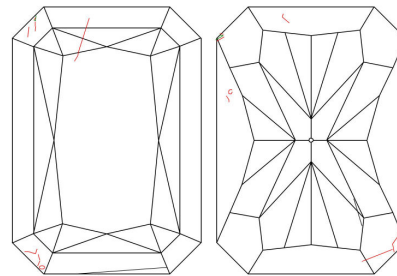

CLARITY CHARACTERISTICS

KEY TO SYMBOLS*

- Feather
- Extra Facet
- Cavity
- Crystal
- Indented Natural

* Red symbols denote internal characteristics (inclusions). Green or black symbols denote external characteristics (blemishes). Diagram is an approximate representation of the diamond, and symbols shown indicate type, position, and approximate size of clarity characteristics. All clarity characteristics may not be shown. Details of finish are not shown.

GRADING SCALES

GIA COLOR SCALE

COLOURLESS	D
	E
	F
NEAR COLOURLESS	G
	H
	I
FAINT	J
	K
	L
VERY LIGHT	M
	N
	O
LIGHT	P
	Q
	R
	S
	T
	U
	V
W	
X	
Y	
Z	

GIA CLARITY SCALE

reportcheck.gia.edu

The results documented in this report refer only to the diamond described, and were obtained using the techniques and equipment used by GIA at the time of examination. This report is not a guarantee or valuation. For additional information and important limitations and disclaimers, please see www.gia.edu/terms or call +1 800 421 7250 or +1 760 603 4500. ©2014 Gemological Institute of America, Inc.

THE SECURITY FEATURES IN THIS DOCUMENT, INCLUDING THE HOLOGRAM, SECURITY SCREEN AND MICROPRINT LINES, IN ADDITION TO THOSE NOT LISTED, EXCEED DOCUMENT SECURITY INDUSTRY GUIDELINES.