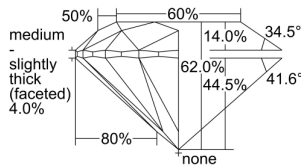

GIA®

FACSIMILE

GIA REPORT 1397556385

Verify this report at GIA.edu

GIA NATURAL DIAMOND DOSSIER®

July 19, 2021
GIA Report Number 1397556385
Shape and Cutting Style ..... Round Brilliant
Measurements ..... 5.07 - 5.10 x 3.15 mm

GRADING RESULTS

Carat Weight ..... 0.50 carat
Color Grade L
Clarity Grade S11
Cut Grade ..... Excellent

ADDITIONAL GRADING INFORMATION

Polish ..... Excellent
Symmetry ..... Excellent
Fluorescence ..... Faint
Clarity Characteristics ..... Crystal, Feather
Inscription(s): GIA 1397556385

PROPORTIONS

Profile to actual proportions

GRADING SCALES

GIA COLOR SCALE	GIA CLARITY SCALE	GIA CUT SCALE	
D	FLAWLESS	EXCELLENT	
E	INTERNALLY FLAWLESS		
F		VVS₁	VERY GOOD
G	VVS₂		
H	VS₁	GOOD	
I	VS₂		
J	S1₁	FAIR	
K	S1₂		
L	I₁	POOR	
M	I₂		
N	I₃		
O			
P			
Q			
R			
S			
T			
U			
V			
W			
X			
Y			
Z