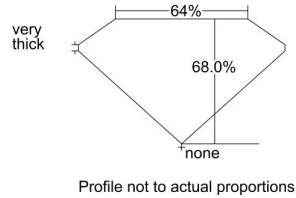

5221106394

October 27, 2021
 GIA Report Number 5221106394
 Shape and Cutting Style Emerald Cut
 Measurements 6.02 x 4.44 x 3.02 mm

Carat Weight 0.80 carat
 Color Grade F
 Clarity Grade VS2

Polish Excellent
 Symmetry Very Good
 Fluorescence Faint
 Clarity Characteristics..... Crystal
 Inscription(s): GIA 5221106394

GIA COLOR SCALE		GIA CLARITY SCALE		
COLORLESS	D	VERY VERY SLIGHTLY INCLUDED	FLAWLESS	
	E		INTERNALLY FLAWLESS	
	F	VERY SLIGHTLY INCLUDED	VVS ₁	
	G		VVS ₂	
	NEAR COLORLESS	H	SLIGHTLY INCLUDED	VS ₁
		I		VS ₂
		J	INCLUDED	SI ₁
		K		SI ₂
	FAINT	L	INCLUDED	I ₁
		M		I ₂
N		I ₃		
VERY LIGHT		O		
		P		
		Q		
		R		
		S		
	T			
	U			
	V			
	W			
	X			
LIGHT	Y			
	Z			