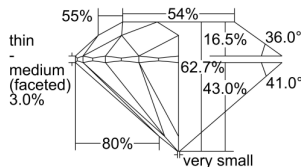

GIA®

FACSIMILE

GIA REPORT 5221035693

Verify this report at GIA.edu

GIA NATURAL DIAMOND DOSSIER®

October 18, 2021
GIA Report Number 5221035693
Shape and Cutting Style ..... Round Brilliant
Measurements ..... 5.09 - 5.11 x 3.20 mm

GRADING RESULTS

Carat Weight ..... 0.50 carat
Color Grade ..... K
Clarity Grade I1
Cut Grade ..... Excellent

ADDITIONAL GRADING INFORMATION

Polish ..... Very Good
Symmetry ..... Very Good
Fluorescence ..... None
Clarity Characteristics ..... Crystal, Cloud
Inscription(s): GIA 5221035693

PROPORTIONS

Profile to actual proportions

GRADING SCALES

GIA COLOR SCALE	GIA CLARITY SCALE	GIA CUT SCALE	
D	FLAWLESS	EXCELLENT	
E	INTERNALLY FLAWLESS		
F		VVS₁	VERY GOOD
G	VVS₂		
H	VS₁	GOOD	
I	VS₂		
J	SI₁	FAIR	
K	SI₂		
L	I₁	POOR	
M	I₂		
N	I₃		
O			
P			
Q			
R			
S			
T			
U			
V			
W			
X			
Y			
Z