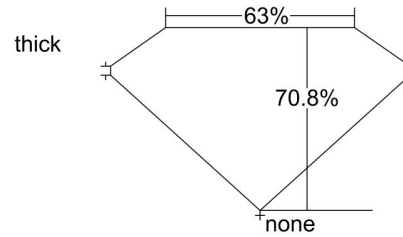

GIA NATURAL DIAMOND GRADING REPORT

July 29, 2021
GIA Report Number 1216899111
Shape and Cutting Style ..... Emerald Cut
Measurements ..... 8.54 x 6.52 x 4.61 mm

GRADING RESULTS

Carat Weight ..... 2.51 carat
Color Grade I
Clarity Grade VVS1

ADDITIONAL GRADING INFORMATION

Polish ..... Excellent
Symmetry ..... Excellent
Fluorescence ..... None
Inscription(s): GIA 1216899111

PROPORTIONS

Profile not to actual proportions