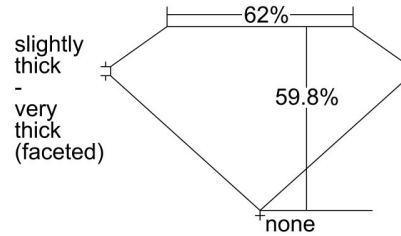

GIA NATURAL DIAMOND GRADING REPORT

March 24, 2022
 GIA Report Number 7426566947
 Shape and Cutting Style Oval Brilliant
 Measurements 7.87 x 5.70 x 3.41 mm

GRADING RESULTS

Carat Weight 1.00 carat
 Color Grade H
 Clarity Grade SI1

ADDITIONAL GRADING INFORMATION

Polish Excellent
 Symmetry Very Good
 Fluorescence None
 Inscription(s): GIA 7426566947

Comments: Clouds are not shown. Pinpoints are not shown.

PROPORTIONS

Profile not to actual proportions

CLARITY CHARACTERISTICS

KEY TO SYMBOLS*

- Crystal
- ∖ Needle
- △ Natural

* Red symbols denote internal characteristics (inclusions). Green or black symbols denote external characteristics (blemishes). Diagram is an approximate representation of the diamond, and symbols shown indicate type, position, and approximate size of clarity characteristics. All clarity characteristics may not be shown. Details of finish are not shown.