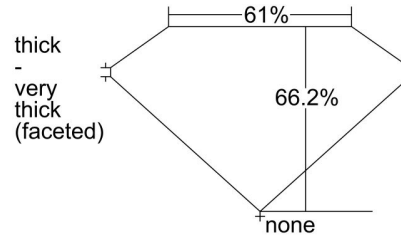

GIA NATURAL DIAMOND GRADING REPORT

October 10, 2021
 GIA Report Number 7401699792
 Shape and Cutting Style Oval Brilliant
 Measurements 7.54 x 5.55 x 3.67 mm

GRADING RESULTS

Carat Weight 1.01 carat
 Color Grade I
 Clarity Grade SI1

ADDITIONAL GRADING INFORMATION

Polish Excellent
 Symmetry Very Good
 Fluorescence None
 Inscription(s): GIA 7401699792

Comments: Additional clouds are not shown. Pinpoints are not shown.

PROPORTIONS

Profile not to actual proportions

CLARITY CHARACTERISTICS

KEY TO SYMBOLS*

- Crystal
- ◉ Cloud
- ↘ Needle

* Red symbols denote internal characteristics (inclusions). Green or black symbols denote external characteristics (blemishes). Diagram is an approximate representation of the diamond, and symbols shown indicate type, position, and approximate size of clarity characteristics. All clarity characteristics may not be shown. Details of finish are not shown.