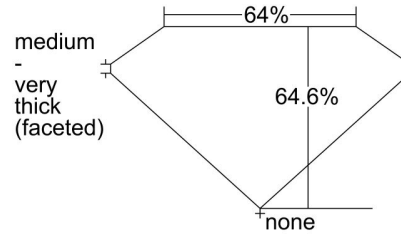

**GIA NATURAL DIAMOND GRADING REPORT**

January 29, 2021  
 GIA Report Number ..... 6214418557  
 Shape and Cutting Style ..... Cushion Modified Brilliant  
 Measurements ..... 9.84 x 8.01 x 5.17 mm

**GRADING RESULTS**

Carat Weight ..... 3.61 carat  
 Color Grade ..... G  
 Clarity Grade ..... VS2

**ADDITIONAL GRADING INFORMATION**

Polish ..... Excellent  
 Symmetry ..... Very Good  
 Fluorescence ..... None  
 Inscription(s): GIA 6214418557

**Comments:** Clouds are not shown. Pinpoints are not shown.

**PROPORTIONS**

Profile not to actual proportions

**CLARITY CHARACTERISTICS**

**KEY TO SYMBOLS\***

-  Needle       Extra Facet
-  Crystal
-  Feather
-  Natural

\* Red symbols denote internal characteristics (inclusions). Green or black symbols denote external characteristics (blemishes). Diagram is an approximate representation of the diamond, and symbols shown indicate type, position, and approximate size of clarity characteristics. All clarity characteristics may not be shown. Details of finish are not shown.