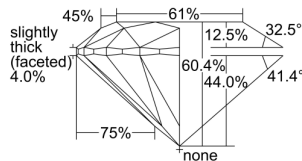

GIA®

FACSIMILE

GIA REPORT

5413699039

Verify this report at GIA.edu

GIA NATURAL DIAMOND DOSSIER®

December 27, 2021
GIA Report Number 5413699039
Shape and Cutting Style ..... Round Brilliant
Measurements ..... 5.09 - 5.13 x 3.09 mm

GRADING RESULTS

Carat Weight ..... 0.50 carat
Color Grade ..... F
Clarity Grade S11
Cut Grade ..... Excellent

ADDITIONAL GRADING INFORMATION

Polish ..... Excellent
Symmetry ..... Very Good
Fluorescence ..... None
Clarity Characteristics ..... Crystal, Cloud, Feather
Inscription(s): GIA 5413699039

PROPORTIONS

Profile to actual proportions

GRADING SCALES

GIA COLOR SCALE

COLORED	D
	E
	F
	G
	H
	I
	J
NEAR COLORLESS	K
	L
Faint	M
	N
	O
	P
	Q
Very Light	R
	S
	T
	U
	V
	W
	X
	Y
Light	Z

GIA CLARITY SCALE

FLAWLESS	VERY VERY SLIGHTLY INCLUDED	VVS₁	VVS₂	VS₁	VS₂	S1₁	S1₂	I₁	I₂	I₃	
											FLAWLESS
INTERNALLY FLAWLESS	VERY SLIGHTLY INCLUDED										

GIA CUT SCALE

EXCELLENT
VERY GOOD
GOOD
FAIR
POOR