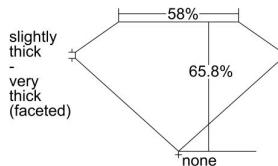

GIA®

FACSIMILE

GIA REPORT 6412736354

Verify this report at GIA.edu

GIA NATURAL DIAMOND DOSSIER®

December 22, 2021
GIA Report Number 6412736354
Shape and Cutting Style ..... Oval Brilliant
Measurements ..... 7.20 x 4.79 x 3.15 mm

GRADING RESULTS

Carat Weight ..... 0.71 carat
Color Grade ..... F
Clarity Grade I1

ADDITIONAL GRADING INFORMATION

Polish ..... Excellent
Symmetry ..... Very Good
Fluorescence ..... Medium Blue
Clarity Characteristics..... Crystal, Feather
Inscription(s): GIA 6412736354

PROPORTIONS

Profile not to actual proportions

GRADING SCALES

GIA COLOR SCALE		GIA CLARITY SCALE	
COLORLESS	D	VERY VERY SLIGHTLY INCLUDED	FLAWLESS
	E		INTERNALLY FLAWLESS
	F		VVS₁
	G		VVS₂
	H		VS₁
	I		VS₂
	J		SI₁
	K		SI₂
	L		I₁
	M		I₂
NEAR COLORLESS	N	SLIGHTLY INCLUDED	I₃
	O		
	P		
	Q		
FAINT	R		
	S		
	T		
	U		
VERT LIGHT	V		
	W		
	X		
	Y		
LIGHT	Z