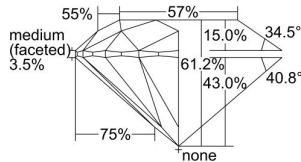

GIA®

FACSIMILE

GIA REPORT

5423696734

Verify this report at GIA.edu

GIA NATURAL DIAMOND DOSSIER®

March 23, 2022
GIA Report Number **5423696734**
Shape and Cutting Style ..... **Round Brilliant**
Measurements ..... **6.10 - 6.13 x 3.74 mm**

GRADING RESULTS

Carat Weight ..... **0.85 carat**
Color Grade ..... **F**
Clarity Grade **S11**
Cut Grade ..... **Excellent**

ADDITIONAL GRADING INFORMATION

Polish ..... **Excellent**
Symmetry ..... **Excellent**
Fluorescence ..... **Medium Blue**
Clarity Characteristics ..... **Crystal**
Inscription(s): **GIA 5423696734**

PROPORTIONS

Profile to actual proportions

GRADING SCALES

GIA COLOR SCALE

COLORESS	D
	E
	F
	G
	H
	I
	J
NEAR COLORESS	K
	L
FAIN	M
	N
	O
	P
	Q
VERY LIGHT	R
	S
	T
	U
	V
	W
	X
	Y
LIGHT	Z

GIA CLARITY SCALE

	FLAWLESS
	INTERNALLY FLAWLESS
VERY VERY SLIGHTLY INCLUDED	VVS₁
	VVS₂
VERY SLIGHTLY INCLUDED	VS₁
	VS₂
SLIGHTLY INCLUDED	S1₁
	S1₂
	I₁
	I₂
INCLUDED	I₃

GIA CUT SCALE

	EXCELLENT
	VERY GOOD
	GOOD
	FAIR
	POOR