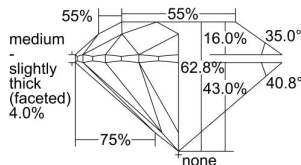

GIA®

FACSIMILE

GIA REPORT 6402930420

Verify this report at GIA.edu

GIA NATURAL DIAMOND DOSSIER®

October 21, 2021
GIA Report Number **6402930420**
Shape and Cutting Style ..... **Round Brilliant**
Measurements ..... **5.05 - 5.08 x 3.18 mm**

GRADING RESULTS

Carat Weight ..... **0.50 carat**
Color Grade ..... **G**
Clarity Grade **S11**
Cut Grade ..... **Excellent**

ADDITIONAL GRADING INFORMATION

Polish ..... **Excellent**
Symmetry ..... **Excellent**
Fluorescence ..... **None**
Clarity Characteristics ..... **Cloud**
Inscription(s): **GIA 6402930420**

PROPORTIONS

Profile to actual proportions