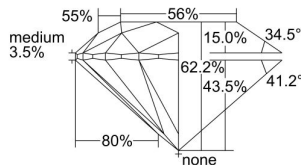

GIA®

FACSIMILE

GIA REPORT 6167827431

Verify this report at gia.edu

GIA DIAMOND DOSSIER®

December 10, 2014
GIA Report Number 6167827431
Shape and Cutting Style ..... Round Brilliant
Measurements ..... 5.25 - 5.27 x 3.28 mm

GRADING RESULTS

Carat Weight ..... 0.55 carat
Color Grade ..... J
Clarity Grade VS1
Cut Grade ..... Excellent

ADDITIONAL GRADING INFORMATION

Polish ..... Excellent
Symmetry ..... Excellent
Fluorescence ..... None
Clarity Characteristics..... Cloud, Crystal, Feather, Pinpoint
Inspection(s): GIA 6167827431

PROPORTIONS

Profile to actual proportions

GRADING SCALES

GIA COLOR SCALE

COLORED	D
	E
	F
	G
	H
	I
	J
NEAR COLORLESS	K
	L
Faint	M
	N
	O
	P
	Q
	R
	S
	T
	U
	V
	W
	X
	Y
Light	Z

GIA CLARITY SCALE

VERY VERY SLIGHTLY INCLUDED	FLAWLESS
	INTERNALLY FLAWLESS
VERY SLIGHTLY INCLUDED	VVS₁
	VVS₂
SLIGHTLY INCLUDED	VS₁
	VS₂
INCLUDED	SI₁
	SI₂
	I₁
	I₂
	I₃

GIA CUT SCALE

EXCELLENT
VERY GOOD
GOOD
FAIR
POOR