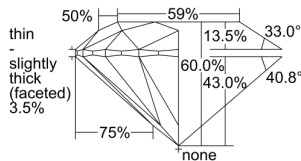

GIA®

FACSIMILE

GIA REPORT 7413522474

Verify this report at GIA.edu

GIA NATURAL DIAMOND DOSSIER®

December 07, 2021
GIA Report Number 7413522474
Shape and Cutting Style ..... Round Brilliant
Measurements ..... 5.20 - 5.23 x 3.13 mm

GRADING RESULTS

Carat Weight ..... 0.52 carat
Color Grade ..... F
Clarity Grade S11
Cut Grade ..... Excellent

ADDITIONAL GRADING INFORMATION

Polish ..... Excellent
Symmetry ..... Excellent
Fluorescence ..... Faint
Clarity Characteristics ..... Cloud, Crystal, Feather
Inscription(s): GIA 7413522474

PROPORTIONS

Profile to actual proportions

GRADING SCALES

GIA COLOR SCALE	GIA CLARITY SCALE	GIA CUT SCALE	
D	FLAWLESS	EXCELLENT	
E	INTERNALLY FLAWLESS		
F		VVS₁	VERY GOOD
G	VVS₂		
H	VS₁	GOOD	
I	VS₂		
J	S1₁	FAIR	
K	S1₂		
L	I₁	POOR	
M	I₂		
N	I₃		
O			
P			
Q			
R			
S			
T			
U			
V			
W			
X			
Y			
Z