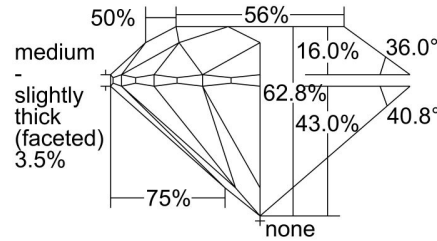

GIA NATURAL DIAMOND GRADING REPORT

February 08, 2022  
 GIA Report Number ..... 2424192303  
 Shape and Cutting Style ..... Round Brilliant  
 Measurements ..... 7.28 - 7.32 x 4.58 mm

GRADING RESULTS

Carat Weight ..... 1.51 carat  
 Color Grade ..... H  
 Clarity Grade ..... SI2  
 Cut Grade ..... Excellent

PROPORTIONS

Profile to actual proportions

CLARITY CHARACTERISTICS

KEY TO SYMBOLS\*

- Twinning Wisp   Natural
- Crystal
- Feather
- Cloud

\* Red symbols denote internal characteristics (inclusions). Green or black symbols denote external characteristics (blemishes). Diagram is an approximate representation of the diamond, and symbols shown indicate type, position, and approximate size of clarity characteristics. All clarity characteristics may not be shown. Details of finish are not shown.