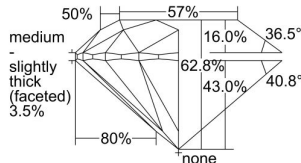

GIA®

FACSIMILE

GIA REPORT 5406439722

Verify this report at GIA.edu

GIA NATURAL DIAMOND DOSSIER®

September 21, 2021
GIA Report Number 5406439722
Shape and Cutting Style ..... Round Brilliant
Measurements ..... 5.62 - 5.67 x 3.54 mm

GRADING RESULTS

Carat Weight ..... 0.70 carat
Color Grade I
Clarity Grade S11
Cut Grade ..... Excellent

ADDITIONAL GRADING INFORMATION

Polish ..... Excellent
Symmetry ..... Very Good
Fluorescence ..... None
Clarity Characteristics ..... Crystal, Cloud
Inscription(s): GIA 5406439722

PROPORTIONS

Profile to actual proportions