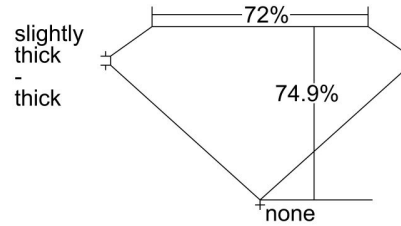

GIA NATURAL DIAMOND GRADING REPORT

February 01, 2022  
 GIA Report Number ..... 7428110016  
 Shape and Cutting Style ..... Square Modified Brilliant  
 Measurements ..... 5.99 x 5.76 x 4.31 mm

GRADING RESULTS

Carat Weight ..... 1.22 carat  
 Color Grade ..... I  
 Clarity Grade ..... SI2

ADDITIONAL GRADING INFORMATION

Polish ..... Excellent  
 Symmetry ..... Very Good  
 Fluorescence ..... None  
 Inscription(s): GIA 7428110016

PROPORTIONS

Profile not to actual proportions

CLARITY CHARACTERISTICS

KEY TO SYMBOLS\*

- Crystal
- ~ Feather
- Pinpoint
- ☁ Cloud

\* Red symbols denote internal characteristics (inclusions). Green or black symbols denote external characteristics (blemishes). Diagram is an approximate representation of the diamond, and symbols shown indicate type, position, and approximate size of clarity characteristics. All clarity characteristics may not be shown. Details of finish are not shown.