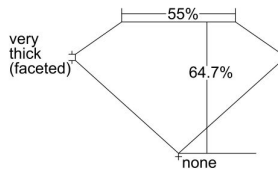

GIA®

FACSIMILE

GIA REPORT 1415891576

Verify this report at GIA.edu

GIA NATURAL DIAMOND DOSSIER®

January 20, 2022
GIA Report Number 1415891576
Shape and Cutting Style ..... Oval Brilliant
Measurements ..... 7.28 x 5.02 x 3.24 mm

GRADING RESULTS

Carat Weight ..... 0.80 carat
Color Grade ..... D
Clarity Grade S11

ADDITIONAL GRADING INFORMATION

Polish ..... Excellent
Symmetry ..... Excellent
Fluorescence ..... Medium Blue
Clarity Characteristics ..... Twinning Wisp, Crystal
Inscription(s): GIA 1415891576

PROPORTIONS

Profile not to actual proportions

GRADING SCALES

GIA COLOR SCALE		GIA CLARITY SCALE	
COLORLESS	D	VERY VERY SLIGHTLY SIGHTLY INCLUDED	FLAWLESS
	E		INTERNALLY FLAWLESS
	F		VVS₁
	G		VVS₂
	H		VS₁
	I		VS₂
	J		S1₁
	K		S1₂
	L		I₁
	M		I₂
NEAR COLORLESS	N	SLIGHTLY INCLUDED	I₃
	O		
	P		
	Q		
FAINT	R	INCLUDED	
	S		
	T		
	U		
VERY LIGHT	V		
	W		
	X		
	Y		
LIGHT	Z