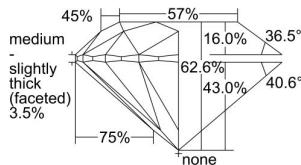

GIA®

FACSIMILE

GIA REPORT 6412587899

Verify this report at GIA.edu

GIA NATURAL DIAMOND DOSSIER®

December 08, 2021
GIA Report Number **6412587899**
Shape and Cutting Style ..... **Round Brilliant**
Measurements ..... **5.00 - 5.05 x 3.15 mm**

GRADING RESULTS

Carat Weight ..... **0.50 carat**
Color Grade ..... **G**
Clarity Grade **S11**
Cut Grade ..... **Excellent**

ADDITIONAL GRADING INFORMATION

Polish ..... **Very Good**
Symmetry ..... **Very Good**
Fluorescence ..... **Medium Blue**
Clarity Characteristics ..... **Crystal**
Inscription(s): **GIA 6412587899**

PROPORTIONS

Profile to actual proportions