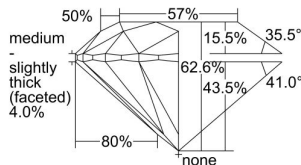

GIA®

FACSIMILE

GIA REPORT 6405482325

Verify this report at GIA.edu

GIA NATURAL DIAMOND DOSSIER®

September 21, 2021
GIA Report Number **6405482325**
Shape and Cutting Style ..... **Round Brilliant**
Measurements ..... **5.04 - 5.07 x 3.16 mm**

GRADING RESULTS

Carat Weight ..... **0.50 carat**
Color Grade ..... **F**
Clarity Grade **S12**
Cut Grade ..... **Excellent**

ADDITIONAL GRADING INFORMATION

Polish ..... **Excellent**
Symmetry ..... **Excellent**
Fluorescence ..... **Faint**
Clarity Characteristics ..... **Crystal**
Inscription(s): **GIA 6405482325**

PROPORTIONS

Profile to actual proportions

GRADING SCALES

GIA COLOR SCALE

COLOURLESS	D
	E
	F
	G
	H
	I
	J
NEAR COLOURLESS	K
	L
Faint	M
	N
	O
	P
Very Light	Q
	R
	S
	T
	U
	V
Light	W
	X
	Y
	Z

GIA CLARITY SCALE

FLAWLESS	VERY VERY SLIGHTLY INCLUDED	VVS₁	VVS₂		
				VS₁	VS₂
INTERNALLY FLAWLESS	SLIGHTLY INCLUDED	SI₁	SI₂		
		I₁	I₂	I₃	

GIA CUT SCALE

EXCELLENT
VERY GOOD
GOOD
FAIR
POOR