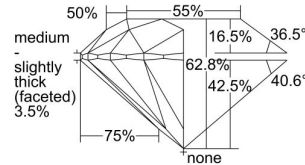

GIA®

FACSIMILE

GIA REPORT

7396679106

Verify this report at GIA.edu

GIA NATURAL DIAMOND DOSSIER®

July 27, 2021
GIA Report Number 7396679106
Shape and Cutting Style ..... Round Brilliant
Measurements ..... 5.21 - 5.26 x 3.29 mm

GRADING RESULTS

Carat Weight ..... 0.56 carat
Color Grade ..... G
Clarity Grade S11
Cut Grade ..... Excellent

ADDITIONAL GRADING INFORMATION

Polish ..... Excellent
Symmetry ..... Excellent
Fluorescence ..... Medium Blue
Clarity Characteristics ..... Crystal
Inscription(s): GIA 7396679106

PROPORTIONS

Profile to actual proportions

GRADING SCALES

GIA COLOR SCALE	GIA CLARITY SCALE	GIA CUT SCALE	
D	FLAWLESS	EXCELLENT	
E	INTERNALLY FLAWLESS		
F		VVS₁	VERY GOOD
G	VVS₂		
H	VS₁	GOOD	
I	VS₂		
J	S1₁	FAIR	
K	S1₂		
L	I₁	POOR	
M	I₂		
N	I₃		
O			
P			
Q			
R			
S			
T			
U			
V			
W			
X			
Y			
Z