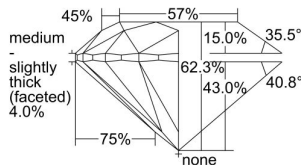

GIA®

FACSIMILE

GIA REPORT 2215627054

Verify this report at GIA.edu

GIA NATURAL DIAMOND DOSSIER®

April 21, 2021
GIA Report Number 2215627054
Shape and Cutting Style ..... Round Brilliant
Measurements ..... 5.44 - 5.47 x 3.40 mm

GRADING RESULTS

Carat Weight ..... 0.63 carat
Color Grade ..... G
Clarity Grade S11
Cut Grade ..... Excellent

ADDITIONAL GRADING INFORMATION

Polish ..... Excellent
Symmetry ..... Excellent
Fluorescence ..... None
Clarity Characteristics ..... Crystal
Inscription(s): GIA 2215627054

PROPORTIONS

Profile to actual proportions

GRADING SCALES

GIA COLOR SCALE	GIA CLARITY SCALE	GIA CUT SCALE	
D	FLAWLESS	EXCELLENT	
E	INTERNALLY FLAWLESS		
F		VVS₁	VERY GOOD
G	VVS₂		
H	VS₁	GOOD	
I	VS₂		
J	S1₁	FAIR	
K	S1₂		
L	I₁	POOR	
M	I₂		
N	I₃		
O			
P			
Q			
R			
S			
T			
U			
V			
W			
X			
Y			
Z