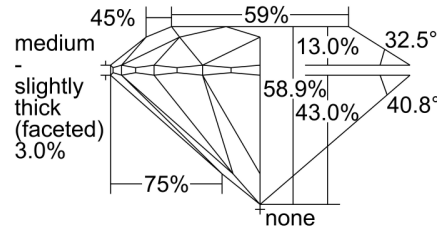

**GIA NATURAL DIAMOND GRADING REPORT**

February 22, 2022

GIA Report Number ..... 1427450213

Shape and Cutting Style ..... Round Brilliant

Measurements ..... 6.50 - 6.55 x 3.84 mm

**GRADING RESULTS**

Carat Weight ..... 1.00 carat

**Comments:** Additional twinning wisps, pinpoints and surface graining are not shown.

**PROPORTIONS**

Profile to actual proportions

**CLARITY CHARACTERISTICS**

**KEY TO SYMBOLS\***

-  Twinning Wisp
-  Feather
-  Indented Natural
-  Natural

\* Red symbols denote internal characteristics (inclusions). Green or black symbols denote external characteristics (blemishes). Diagram is an approximate representation of the diamond, and symbols shown indicate type, position, and approximate size of clarity characteristics. All clarity characteristics may not be shown. Details of finish are not shown.