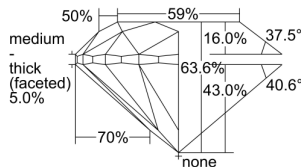

GIA®

FACSIMILE

GIA REPORT 6391767984

Verify this report at GIA.edu

GIA NATURAL DIAMOND DOSSIER®

December 20, 2021
GIA Report Number **6391767984**
Shape and Cutting Style ..... **Round Brilliant**
Measurements ..... **5.78 - 5.86 x 3.71 mm**

GRADING RESULTS

Carat Weight ..... **0.80 carat**
Color Grade ..... **I**
Clarity Grade **S12**
Cut Grade ..... **Very Good**

ADDITIONAL GRADING INFORMATION

Polish ..... **Excellent**
Symmetry ..... **Good**
Fluorescence ..... **None**
Clarity Characteristics ..... **Feather, Crystal, Cloud**
Inspection(s): **GIA 6391767984**

PROPORTIONS

Profile to actual proportions

GRADING SCALES

GIA COLOR SCALE	GIA CLARITY SCALE	GIA CUT SCALE	
D	FLAWLESS	EXCELLENT	
E	INTERNALLY FLAWLESS		
F		VVS₁	VERY GOOD
G	VVS₂		
H	VS₁	GOOD	
I	VS₂		
J	S1₁	FAIR	
K	S1₂		
L	I₁	POOR	
M	I₂		
N	I₃		
O			
P			
Q			
R			
S			
T			
U			
V			
W			
X			
Y			
Z