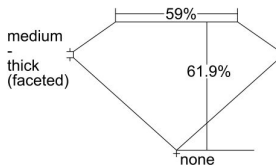

GIA®

FACSIMILE

GIA REPORT 6402746367

Verify this report at GIA.edu

GIA NATURAL DIAMOND DOSSIER®

November 08, 2021
GIA Report Number **6402746367**
Shape and Cutting Style ..... **Pear Brilliant**
Measurements ..... **7.38 x 4.35 x 2.69 mm**

GRADING RESULTS

Carat Weight ..... **0.51 carat**
Color Grade ..... **E**
Clarity Grade **S12**

ADDITIONAL GRADING INFORMATION

Polish ..... **Excellent**
Symmetry ..... **Very Good**
Fluorescence ..... **Faint**
Clarity Characteristics ..... **Crystal**
Inscription(s): **GIA 6402746367**

PROPORTIONS

Profile not to actual proportions

GRADING SCALES

GIA COLOR SCALE		GIA CLARITY SCALE			
COLORLESS	D	VERY VERY SLIGHTLY INCLUDED	FLAWLESS		
	E		INTERNALLY FLAWLESS		
	F	VERY SLIGHTLY INCLUDED	VVS₁		
	G		VVS₂		
	H		VS₁		
	NEAR COLORLESS	I	SLIGHTLY INCLUDED	VS₂	
		J		S1₁	
		FAINT	K	INCLUDED	S1₂
			L		I₁
			M		I₂
VERT LIGHT	N	INCLUDED	I₃		
	O				
	P				
	Q				
	R				
	S				
	T				
LIGHT	U				
	V				
	W				
	X				
Y					
Z