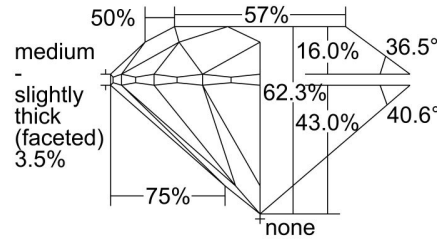

GIA NATURAL DIAMOND GRADING REPORT

March 05, 2022
 GIA Report Number 6421525991
 Shape and Cutting Style Round Brilliant
 Measurements 7.25 - 7.30 x 4.53 mm

GRADING RESULTS

Carat Weight 1.50 carat
 Color Grade H
 Clarity Grade VVS2
 Cut Grade Excellent

ADDITIONAL GRADING INFORMATION

Polish Excellent
 Symmetry Excellent
 Fluorescence Medium Blue
 Inscription(s): GIA 6421525991

PROPORTIONS

Profile to actual proportions

CLARITY CHARACTERISTICS

KEY TO SYMBOLS*

- Feather
- Pinpoint
- Natural

* Red symbols denote internal characteristics (inclusions). Green or black symbols denote external characteristics (blemishes). Diagram is an approximate representation of the diamond, and symbols shown indicate type, position, and approximate size of clarity characteristics. All clarity characteristics may not be shown. Details of finish are not shown.