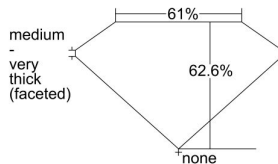

GIA®

FACSIMILE

GIA REPORT 6415754828

Verify this report at GIA.edu

GIA NATURAL DIAMOND DOSSIER®

December 22, 2021
GIA Report Number 6415754828
Shape and Cutting Style ..... Marquise Brilliant
Measurements ..... 7.70 x 4.15 x 2.60 mm

GRADING RESULTS

Carat Weight ..... 0.50 carat
Color Grade ..... H
Clarity Grade VS2

ADDITIONAL GRADING INFORMATION

Polish ..... Excellent
Symmetry ..... Very Good
Fluorescence ..... Faint
Clarity Characteristics ..... Crystal, Feather, Cavity
Inscription(s): GIA 6415754828

PROPORTIONS

Profile not to actual proportions

GRADING SCALES

GIA COLOR SCALE		GIA CLARITY SCALE			
COLORLESS	D	VERY SLIGHTLY SLIGHTLY INCLUDED	FLAWLESS		
	E		INTERNALLY FLAWLESS		
	F		VVS₁		
	NEAR COLORLESS	G	VERY SLIGHTLY INCLUDED	VVS₂	
		H		VS₁	
		FANT	I	SLIGHTLY INCLUDED	VS₂
			J		SI₁
	LIGHT	K	INCLUDED	SI₂	
		L		I₁	
		M	I₂		
N					
O		I₃			
P					
Q					
R					
S					
T					
U					
V					
W					
X					
Y					
Z