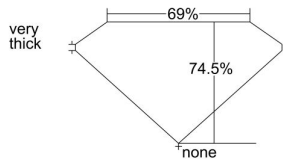

GIA®

FACSIMILE

GIA REPORT 2396450267

Verify this report at GIA.edu

GIA NATURAL DIAMOND DOSSIER®

July 15, 2021
GIA Report Number 2396450267
Shape and Cutting Style ..... Square Modified Brilliant
Measurements ..... 4.25 x 4.24 x 3.16 mm

GRADING RESULTS

Carat Weight ..... 0.50 carat
Color Grade I
Clarity Grade SI1

ADDITIONAL GRADING INFORMATION

Polish ..... Excellent
Symmetry ..... Excellent
Fluorescence ..... None
Clarity Characteristics ..... Crystal, Cloud
Inscription(s): GIA 2396450267

PROPORTIONS

Profile not to actual proportions

GRADING SCALES

GIA COLOR SCALE		GIA CLARITY SCALE	
COLORLESS	D	VERY VERY SLIGHTLY INCLUDED	FLAWLESS
	E		INTERNALLY FLAWLESS
	F		VVS₁
	G		VVS₂
	H		VS₁
	I		VS₂
	J		SI₁
	K		SI₂
	L		I₁
	M		I₂
NEAR COLORLESS	N	SLIGHTLY INCLUDED	I₃
	O		
	P		
	Q		
FAINT	R		
	S		
	T		
	U		
VERT LIGHT	V		
	W		
	X		
	Y		
LIGHT	Z