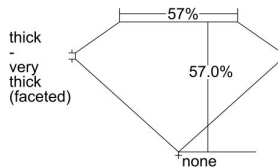

GIA®

FACSIMILE

GIA REPORT 6402861968

Verify this report at GIA.edu

GIA NATURAL DIAMOND DOSSIER®

October 18, 2021
GIA Report Number **6402861968**
Shape and Cutting Style ..... **Heart Brilliant**
Measurements ..... **5.71 x 6.24 x 3.56 mm**

GRADING RESULTS

Carat Weight ..... **0.80 carat**
Color Grade ..... **E**
Clarity Grade **S11**

ADDITIONAL GRADING INFORMATION

Polish ..... **Very Good**
Symmetry ..... **Very Good**
Fluorescence ..... **Faint**
Clarity Characteristics..... **Twinning Wisp, Crystal**
Inscription(s): **GIA 6402861968**

PROPORTIONS

Profile not to actual proportions

GRADING SCALES

GIA COLOR SCALE		GIA CLARITY SCALE			
COLORLESS	D	VERY VERY SLIGHTLY INCLUDED	FLAWLESS		
	E		INTERNALLY FLAWLESS		
	F	VERY SLIGHTLY INCLUDED	VVS₁		
	G		VVS₂		
	H		VS₁		
	NEAR COLORLESS	I	SLIGHTLY INCLUDED	VS₂	
		J		S1₁	
		FAINT	K	INCLUDED	S1₂
			L		I₁
			M		I₂
VERT LIGHT	N	LIGHT	I₃		
	O				
	P				
	Q				
	R