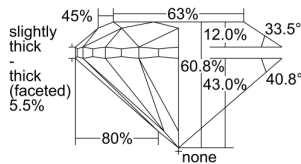

GIA®

FACSIMILE

GIA REPORT 5406560415

Verify this report at GIA.edu

GIA NATURAL DIAMOND DOSSIER®

September 25, 2021
GIA Report Number 5406560415
Shape and Cutting Style ..... Round Brilliant
Measurements ..... 5.04 - 5.08 x 3.07 mm

GRADING RESULTS

Carat Weight ..... 0.50 carat
Color Grade I
Clarity Grade S11
Cut Grade ..... Very Good

ADDITIONAL GRADING INFORMATION

Polish ..... Excellent
Symmetry ..... Very Good
Fluorescence ..... Faint
Clarity Characteristics ..... Crystal, Cloud
Inscription(s): GIA 5406560415

PROPORTIONS

GRADING SCALES

GIA COLOR SCALE

COLORESS	D
	E
	F
	G
	H
	I
	J
NEAR COLORESS	K
	L
FAIN	M
	N
	O
	P
VERY LIGHT	Q
	R
	S
	T
	U
	V
	W
	X
	Y
LIGHT	Z

GIA CLARITY SCALE

VERY VERY SLIGHTLY INCLUDED	FLAWLESS
	INTERNALLY FLAWLESS
VERY SLIGHTLY INCLUDED	VVS₁
	VVS₂
SLIGHTLY INCLUDED	VS₁
	VS₂
INCLUDED	S1₁
	S1₂
	I₁
	I₂
	I₃

GIA CUT SCALE

EXCELLENT
VERY GOOD
GOOD
FAIR
POOR