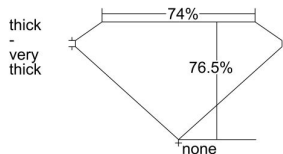

GIA®

FACSIMILE

GIA REPORT 6412584471

Verify this report at GIA.edu

GIA NATURAL DIAMOND DOSSIER®

December 15, 2021
GIA Report Number 6412584471
Shape and Cutting Style ..... Square Modified Brilliant
Measurements ..... 4.84 x 4.67 x 3.57 mm

GRADING RESULTS

Carat Weight ..... 0.70 carat
Color Grade ..... G
Clarity Grade SI1

ADDITIONAL GRADING INFORMATION

Polish ..... Excellent
Symmetry ..... Good
Fluorescence ..... None
Clarity Characteristics ..... Crystal, Feather, Cloud
Inscription(s): GIA 6412584471

PROPORTIONS

Profile not to actual proportions

GRADING SCALES

GIA COLOR SCALE		GIA CLARITY SCALE			
COLORLESS	D	VERY VERY SLIGHTLY INCLUDED	FLAWLESS		
	E		INTERNALLY FLAWLESS		
	F		VVS₁		
	NEAR COLORLESS	G	VVS₂		
		H	VERY SLIGHTLY INCLUDED	VS₁	
		I		VS₂	
		FAINT	J	SLIGHTLY INCLUDED	SI₁
			K		SI₂
	L		INCLUDED		I₁
	M			I₂	
VERTICALLY LIGHT	N		INCLUDED	I₃	
	O				
	P				
	Q				
	R				
LIGHT	S				
	T				
	U				
	V				
	W				
	X				
	Y				
	Z