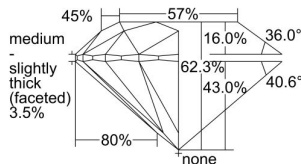

GIA®

FACSIMILE

GIA REPORT 5406608041

Verify this report at GIA.edu

GIA NATURAL DIAMOND DOSSIER®

September 29, 2021
GIA Report Number 5406608041
Shape and Cutting Style ..... Round Brilliant
Measurements ..... 5.05 - 5.08 x 3.16 mm

GRADING RESULTS

Carat Weight ..... 0.50 carat
Color Grade ..... J
Clarity Grade VS2
Cut Grade ..... Excellent

ADDITIONAL GRADING INFORMATION

Polish ..... Excellent
Symmetry ..... Excellent
Fluorescence ..... Faint
Clarity Characteristics ..... Crystal
Inscription(s): GIA 5406608041

PROPORTIONS

Profile to actual proportions